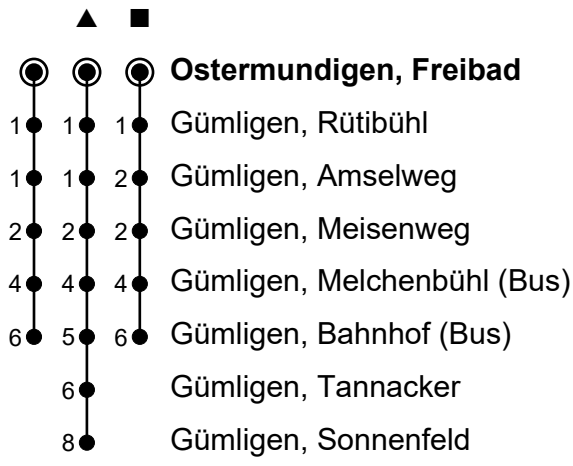

Ungefähre Reisezeit in Minuten

Fahrplaninfos in Echtzeit

nach Gümligen, Bahnhof / Gümligen, Sonnenfeld

Gültig vom 10.12.2023 bis 14.12.2024

🕒	Montag-Freitag	Samstag	Sonn- und Feiertage
5			
6	30	30	30 [▲]
7	00 30	00 30	00 [▲] 30 [▲]
8	00 30	00 30	00 [▲] 30 [▲]
9	00 30	00 30	00 [▲] 30 [▲]
10	00 30	00 30	00 [▲] 30 [▲]
11	00 30	00 30	00 [▲] 30 [▲]
12	00 30	00 30	00 [▲] 30 [▲]
13	00 30	00 30	00 [▲] 30 [▲]
14	00 30	00 30	00 [▲] 30 [▲]
15	00 30	00 30	00 [▲] 30 [▲]
16	00 31 [■]	00 30	00 [▲] 30 [▲]
17	01 [■] 31 [■]	00 30	00 [▲] 30 [▲]
18	01 [■] 30	00 30	00 [▲] 30 [▲]
19	00 30	00 30	00 [▲] 30 [▲]
20	00	00	00 [▲]
21			
22			
23			
0			