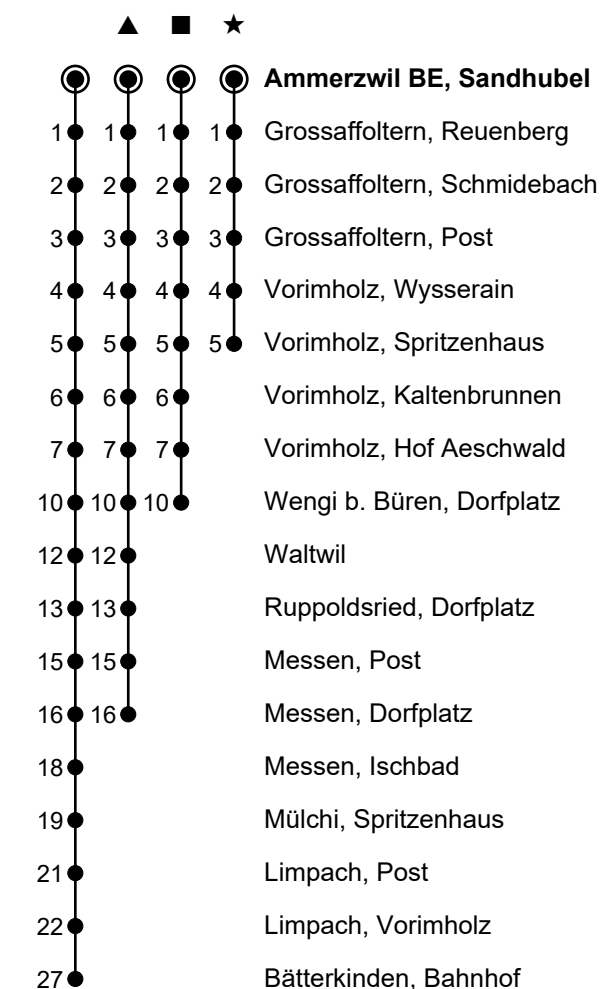

Gültig ab 15.12.2024

🕒	Montag-Freitag	Samstag	Sonn- und Feiertage
5			
6	40	40 [★]	
7	40	40 [★]	40 [★]
8	40 [▲]	40 [★]	40 [★]
9	40 [★]	40 [★]	40 [★]
10	40 [★]	40 [★]	40 [★]
11	40 [★]	40 [★]	40 [★]
12	40 [★]	40 [★]	40 [★]
13	40 [★]	40 [★]	40 [★]
14	40 [★]	40 [★]	40 [★]
15	40 [★]	40 [★]	40 [★]
16	40	40 [★]	40 [★]
17	40	40 [★]	40 [★]
18	40 [▲]	10 [★] 40 [★]	40 [★]
19	40 [★]	40 [★]	40 [★]
20	40 [★]	40 [★]	
21	10 ^{①■}		
22	04 ^{⑤■}		
23			
0			

Ungefähre Reisezeit in Minuten

⑤ = nur Fr ohne allg. Feiertage

① = Mo-Do ohne allg. Feiertage

Fahrplaninfos in Echtzeit